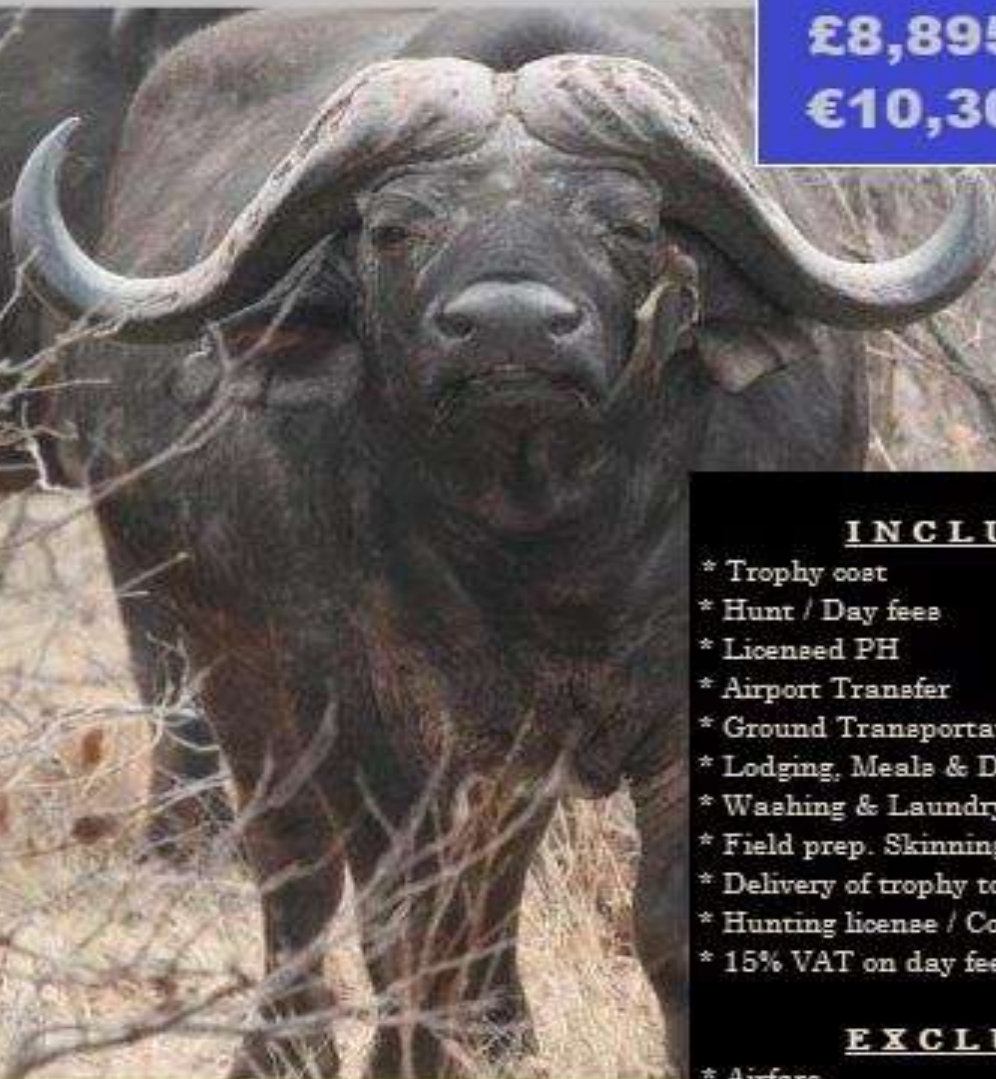

SOUTH AFRICA

Dream - Discover - Experience

**BOOK
* NOW ***

BUFFALO COW & PG

Kudu, Waterbuck, Zebra, Blue Wildebeest, Impala, + 1 Day sight seeing KNP + 4 cull animals

Extra hunter \$1,500

**10
Days**

\$11,900

£8,895

€10,300

INCLUDED

- * Trophy cost
- * Hunt / Day fees
- * Licensed PH
- * Airport Transfer
- * Ground Transportation
- * Lodging, Meals & Drinks
- * Washing & Laundry service
- * Field prep. Skinning & Salting of trophies
- * Delivery of trophy to local taxidermy
- * Hunting license / Concession fee
- * 15% VAT on day fees