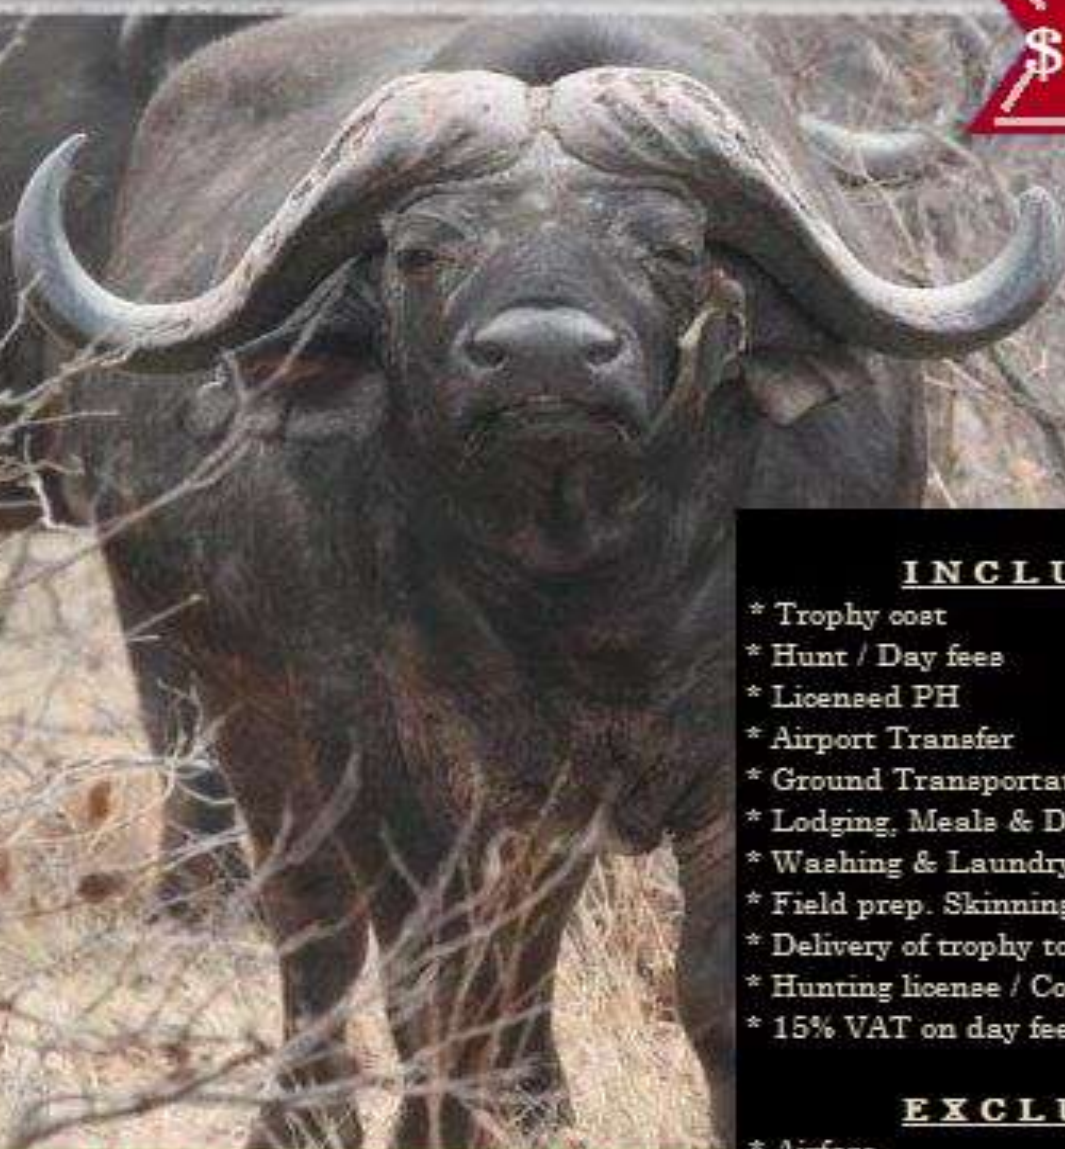

SOUTH AFRICA 2020

Dream - Discover - Experience

**BOOK
* NOW ***

BUFFALO COW & PG

Buffalo Cow, Kudu, Nyala / Waterbuck, Blue Wildebeest, Zebra, Impala, 3 x Impala / Warthog cull & 1 x day sight-seeing KNP

10 days

EXTRA Hunter / Observer - $1,500

$10,875

INCLUDED

- Trophy cost
- Hunt / Day fees
- Licensed PH
- Airport Transfer
- Ground Transportation
- Lodging, Meals & Drinks
- Washing & Laundry service
- Field prep. Skinning & Salting of trophies
- Delivery of trophy to local taxidermy
- Hunting license / Concession fee
- 15% VAT on day fees

EXCLUDED

- Airfare
- Taxidermy & Export cost
- Dip & Pack cost
- Rifle rental
- Any Insurance or Medical cost
- Gratuity to PH & camp staff

BUSHWACK SAFARIS

bushwacksafaris@vodamail.co.za

www.bushwacksafaris.co.za

+27 82 773 4099